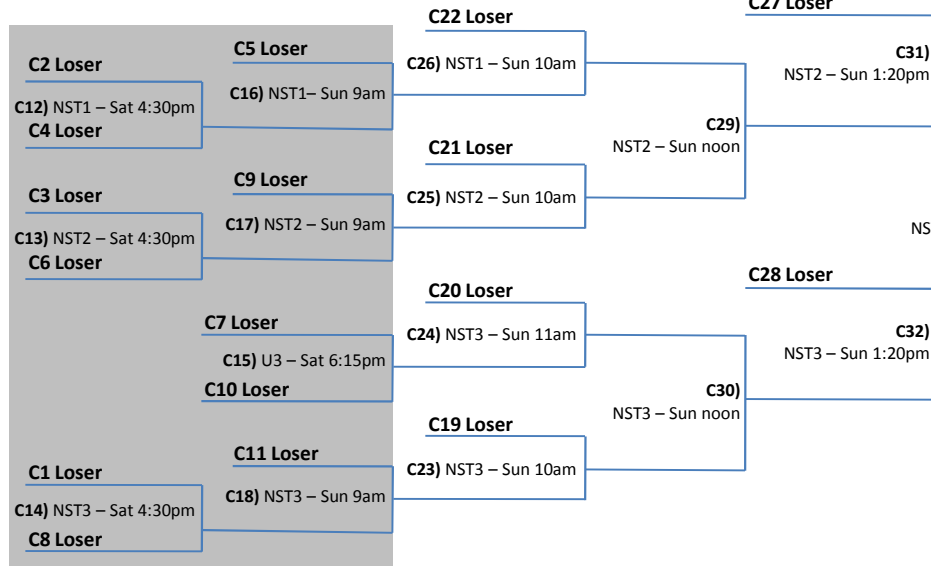

C DIVISION

FIELD ABBREVIATION GUIDE

- U1 – Underwood Memorial – Field #1
- U2 – Underwood Memorial – Field #2
- U3 – Underwood Memorial – Field #3
- NST1 – North Seatac Park – Field #1
- NST2 – North Seatac Park – Field #2
- NST3 – North Seatac Park – Field #3
- M2 – Moshier Park – Field #2
- M3 – Moshier Park – Field #3

C DIVISION CHAMPION

C DIVISION – CASCADE DIVISION

The first seven teams eliminated (Games C12-C18) advance to a single-elimination bracket on Sunday