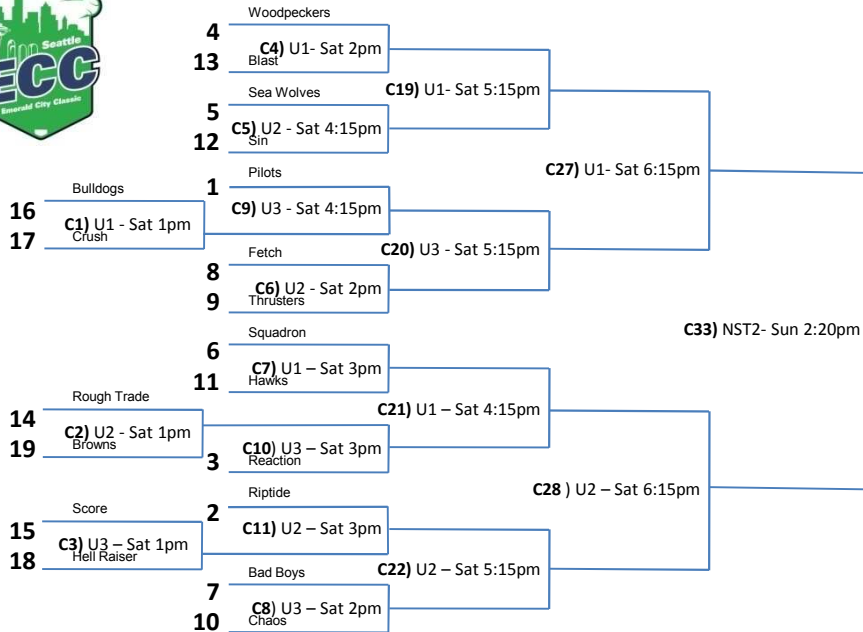

C DIVISION

FIELD ABBREVIATION GUIDE

- U1 – Underwood Memorial – Field #1
- U2 – Underwood Memorial – Field #2
- U3 – Underwood Memorial – Field #3
- NST1 – North Seatac Park – Field #1
- NST2 – North Seatac Park – Field #2
- NST3 – North Seatac Park – Field #3
- M2 – Moshier Park – Field #2
- M3 – Moshier Park – Field #3

C DIVISION CHAMPION

C DIVISION – CASCADE DIVISION

The first seven teams eliminated (Games C12-C18) advance to a single-elimination bracket on Sunday